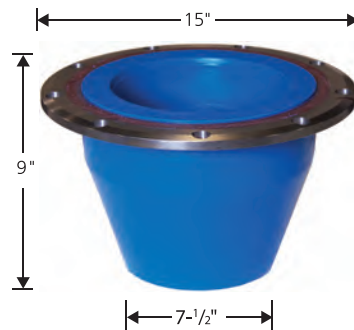

724-228-8889

STRIPPER, WIPER, & CASING RUBBERS

* Can provide custom sizes if needed

* All stripper rubber can be manufactured natural, butyl, and urethane

1400 AND 1358 SERIES STOCK SIZES

4010-AA	1- ¹ / ₂ "
4010-A	2" — 2- ⁷ / ₈ "
4010-B	3- ¹ / ₂ " — 4"
4010-C	4- ¹ / ₂ " — 5"
4010-D	5- ¹ / ₂ "

1400 AND 1358 SERIES STOCK SIZES

4010-AOB	2" — 2- ³ / ₈ "
4010-BOB	2- ⁷ / ₈ " — 3- ¹ / ₂ "
4010-COB	4" — 4- ¹ / ₂ "
4010-DOB	5"
4010-EOB	5- ¹ / ₂ "

1300 SERIES STOCK SIZES

1024-1	1- ¹ / ₂ " — 2- ³ / ₈ "
1024-2	2- ³ / ₈ " — 2- ⁷ / ₈ "
1024-3	3- ¹ / ₂ " — 4"
1024-4	4- ¹ / ₂ " — 5"
1024-5	5- ¹ / ₂ " — 6"

1300 SERIES STOCK SIZES

1024-20B	2" — 2- ³ / ₈ "
1024-30B	2- ⁷ / ₈ " — 3- ¹ / ₂ "
1024-40B	4" — 4- ¹ / ₂ "
1024-50B	5"
1024-60B	5- ¹ / ₂ "

2000 SERIES STOCK SIZES

2010-A	2" — 2- ⁷ / ₈ "
2010-B	3- ¹ / ₂ " — 4"
2010-C	4- ¹ / ₂ " — 5"

2000 SERIES STOCK SIZES

2010-AOB	2" — 2- ⁷ / ₈ "
2010-BOB	2- ⁷ / ₈ " — 3- ¹ / ₂ "
2010-COB	3- ¹ / ₂ " — 4- ¹ / ₂ "
2010-DOB	5"

2300 SERIES STOCK SIZES

4010-VA	2" — 2- ⁷ / ₈ "
4010-VB	3- ¹ / ₂ " — 4"
4010-VC	4- ¹ / ₂ " — 5"
4010-VD	5- ¹ / ₂ "