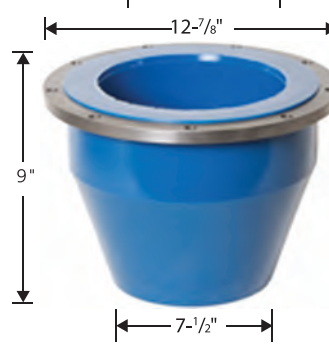

1400 AND 1358 SERIES STOCK SIZES

4010-AOB	2" — 2- ³ / ₈ "
4010-BOB	2- ⁷ / ₈ " — 3- ¹ / ₂ "
4010-COB	4" — 4- ¹ / ₂ "
4010-DOB	5"
4010-EOB	5- ¹ / ₂ "

1300 SERIES STOCK SIZES

1024-1	1- ¹ / ₂ " — 2- ³ / ₈ "
1024-2	2- ³ / ₈ " — 2- ⁷ / ₈ "
1024-3	3- ¹ / ₂ " — 4"
1024-4	4- ¹ / ₂ " — 5"
1024-5	5- ¹ / ₂ " — 6"

1300 SERIES STOCK SIZES

1024-20B	2" — 2- ³ / ₈ "
1024-30B	2- ⁷ / ₈ " — 3- ¹ / ₂ "
1024-40B	4" — 4- ¹ / ₂ "
1024-50B	5"
1024-60B	5- ¹ / ₂ "

2000 SERIES STOCK SIZES

2010-A	2" — 2- ⁷ / ₈ "
2010-B	3- ¹ / ₂ " — 4"
2010-C	4- ¹ / ₂ " — 5"

2000 SERIES STOCK SIZES

2010-AOB	2" — 2- ⁷ / ₈ "
2010-BOB	2- ⁷ / ₈ " — 3- ¹ / ₂ "
2010-COB	3- ¹ / ₂ " — 4- ¹ / ₂ "
2010-DOB	5"

2300 SERIES STOCK SIZES

4010-VA	2" — 2- ⁷ / ₈ "
4010-VB	3- ¹ / ₂ " — 4"
4010-VC	4- ¹ / ₂ " — 5"
4010-VD	5- ¹ / ₂ "

2300 SERIES STOCK SIZES

4010-VAOB	2" — 2- ³ / ₈ "
4010-VBOB	2- ⁷ / ₈ " — 3- ¹ / ₂ "
4010-VCOB	4" — 4- ¹ / ₂ "
4010-VDOB	5"
4010-VEOB	5- ¹ / ₂ "

Washington Rotating Control Heads, Inc.

P: 724.228.8889 | F: 724.228.8912