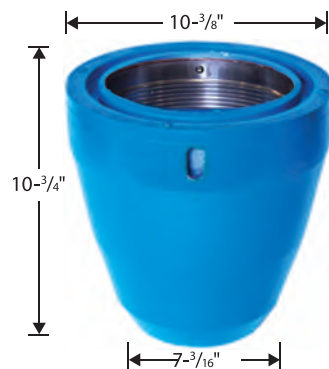

724-228-8889

STRIPPER, WIPER, & CASING RUBBERS

* Can provide custom sizes if needed

* All stripper rubber can be manufactured natural, butyl, and urethane

1400 AND 1358 SERIES STOCK SIZES

4010-AA	1- ¹ / ₂ "
4010-A	2" — 2- ⁷ / ₈ "
4010-B	3- ¹ / ₂ " — 4"
4010-C	4- ¹ / ₂ " — 5"
4010-D	5- ¹ / ₂ "

1400 AND 1358 SERIES STOCK SIZES

4010-AOB	2" — 2- ³ / ₈ "
4010-BOB	2- ⁷ / ₈ " — 3- ¹ / ₂ "
4010-COB	4" — 4- ¹ / ₂ "
4010-DOB	5"
4010-EOB	5- ¹ / ₂ "

1300 SERIES STOCK SIZES

1024-1	1- ¹ / ₂ " — 2- ³ / ₈ "
1024-2	2- ³ / ₈ " — 2- ⁷ / ₈ "
1024-3	3- ¹ / ₂ " — 4"
1024-4	4- ¹ / ₂ " — 5"
1024-5	5- ¹ / ₂ " — 6"

1300 SERIES STOCK SIZES

1024-20B	2" — 2- ³ / ₈ "
1024-30B	2- ⁷ / ₈ " — 3- ¹ / ₂ "
1024-40B	4" — 4- ¹ / ₂ "
1024-50B	5"
1024-60B	5- ¹ / ₂ "

2000 SERIES STOCK SIZES

2010-A	2" — 2- ⁷ / ₈ "
2010-B	3- ¹ / ₂ " — 4"
2010-C	4- ¹ / ₂ " — 5"

2000 SERIES STOCK SIZES

2010-AOB	2" — 2- ⁷ / ₈ "
2010-BOB	2- ⁷ / ₈ " — 3- ¹ / ₂ "
2010-COB	3- ¹ / ₂ " — 4- ¹ / ₂ "
2010-DOB	5"

2300 SERIES STOCK SIZES

4010-VA	2" — 2- ⁷ / ₈ "
4010-VB	3- ¹ / ₂ " — 4"
4010-VC	4- ¹ / ₂ " — 5"
4010-VD	5- ¹ / ₂ "