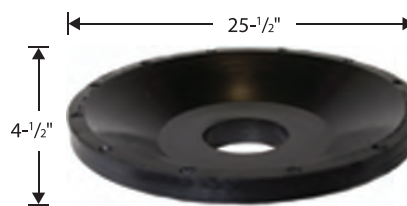

2300 SERIES STOCK SIZES

4010-VAOB	2" — 2- ³ / ₈ "
4010-VBOB	2- ⁷ / ₈ " — 3- ¹ / ₂ "
4010-VCOB	4" — 4- ¹ / ₂ "
4010-VDOB	5"
4010-VEOB	5- ¹ / ₂ "

Washington Rotating Control Heads, Inc.

P: 724.228.8889 | F: 724.228.8912

63 Springfield Avenue | P.O. Box 261 | Washington, PA 15301

www.washingtonrotating.com

REV 1/19

724-228-8889

STRIPPER, WIPER, & CASING RUBBERS

1300 AND 1400 SERIES STOCK SIZES

7010-AAA	5"
7010-AA	6"
7010-A	7"
7010-B	7-5/8"
7010-C	8"
7010-D	8-5/8"
7010-E	9-5/8"
7010-F	10-3/4"
7010-G	11"

1360 SERIES STOCK SIZES

9010-AAX	1-1/2"
9010-AX	2-3/8"
9010-BX	2-7/8"
9010-CX	3-1/2"
9010-DX	4-1/2"
9010-EX	5-1/2"

1010 SERIES STOCK SIZES

1010-AC	7"
1010-BC	8-5/8"
1010-CC	9-5/8"
1010-DC	10-3/4"
1010-EC	13-3/8"
1010-FC	11-3/4"