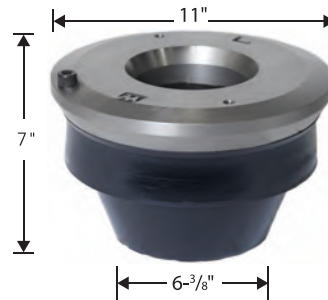

2300 SERIES STOCK SIZES

4010-VAOB	2" — 2- ³ / ₈ "
4010-VBOB	2- ⁷ / ₈ " — 3- ¹ / ₂ "
4010-VCOB	4" — 4- ¹ / ₂ "
4010-VDOB	5"
4010-VEOB	5- ¹ / ₂ "

Washington Rotating Control Heads, Inc.

P: 724.228.8889 | F: 724.228.8912

63 Springfield Avenue | P.O. Box 261 | Washington, PA 15301

www.washingtonrotating.com

REV 1/19

724-228-8889

STRIPPER, WIPER, & CASING RUBBERS

1300 AND 1400 SERIES STOCK SIZES

7010-AAA	5"
7010-AA	6"
7010-A	7"
7010-B	7-5/8"
7010-C	8"
7010-D	8-5/8"
7010-E	9-5/8"
7010-F	10-3/4"
7010-G	11"

1360 SERIES STOCK SIZES

9010-AAX	1-1/2"
9010-AX	2-3/8"
9010-BX	2-7/8"
9010-CX	3-1/2"
9010-DX	4-1/2"
9010-EX	5-1/2"

1010 SERIES STOCK SIZES

1010-AC	7"
1010-BC	8-5/8"
1010-CC	9-5/8"
1010-DC	10-3/4"
1010-EC	13-3/8"
1010-FC	11-3/4"