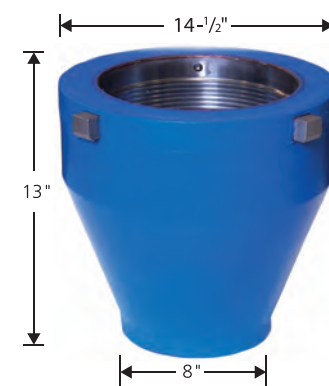

724-228-8889

STRIPPER, WIPER, & CASING RUBBERS

* Can provide custom sizes if needed

* All stripper rubber can be manufactured natural, butyl, and urethane

1400 AND 1358 SERIES STOCK SIZES

4010-AA	1- ¹ / ₂ "
4010-A	2" — 2- ⁷ / ₈ "
4010-B	3- ¹ / ₂ " — 4"
4010-C	4- ¹ / ₂ " — 5"
4010-D	5- ¹ / ₂ "

1400 AND 1358 SERIES STOCK SIZES

4010-AOB	2" — 2- ³ / ₈ "
4010-BOB	2- ⁷ / ₈ " — 3- ¹ / ₂ "
4010-COB	4" — 4- ¹ / ₂ "
4010-DOB	5"
4010-EOB	5- ¹ / ₂ "

1300 SERIES STOCK SIZES

1024-1	1- ¹ / ₂ " — 2- ³ / ₈ "
1024-2	2- ³ / ₈ " — 2- ⁷ / ₈ "
1024-3	3- ¹ / ₂ " — 4"
1024-4	4- ¹ / ₂ " — 5"
1024-5	5- ¹ / ₂ " — 6"

1300 SERIES STOCK SIZES

1024-20B	2" — 2- ³ / ₈ "
1024-30B	2- ⁷ / ₈ " — 3- ¹ / ₂ "
1024-40B	4" — 4- ¹ / ₂ "
1024-50B	5"
1024-60B	5- ¹ / ₂ "

2000 SERIES STOCK SIZES

2010-A	2" — 2- ⁷ / ₈ "
2010-B	3- ¹ / ₂ " — 4"
2010-C	4- ¹ / ₂ " — 5"

2000 SERIES STOCK SIZES

2010-AOB	2" — 2- ⁷ / ₈ "
2010-BOB	2- ⁷ / ₈ " — 3- ¹ / ₂ "
2010-COB	3- ¹ / ₂ " — 4- ¹ / ₂ "
2010-DOB	5"

2300 SERIES STOCK SIZES

4010-VA	2" — 2- ⁷ / ₈ "
4010-VB	3- ¹ / ₂ " — 4"
4010-VC	4- ¹ / ₂ " — 5"
4010-VD	5- ¹ / ₂ "